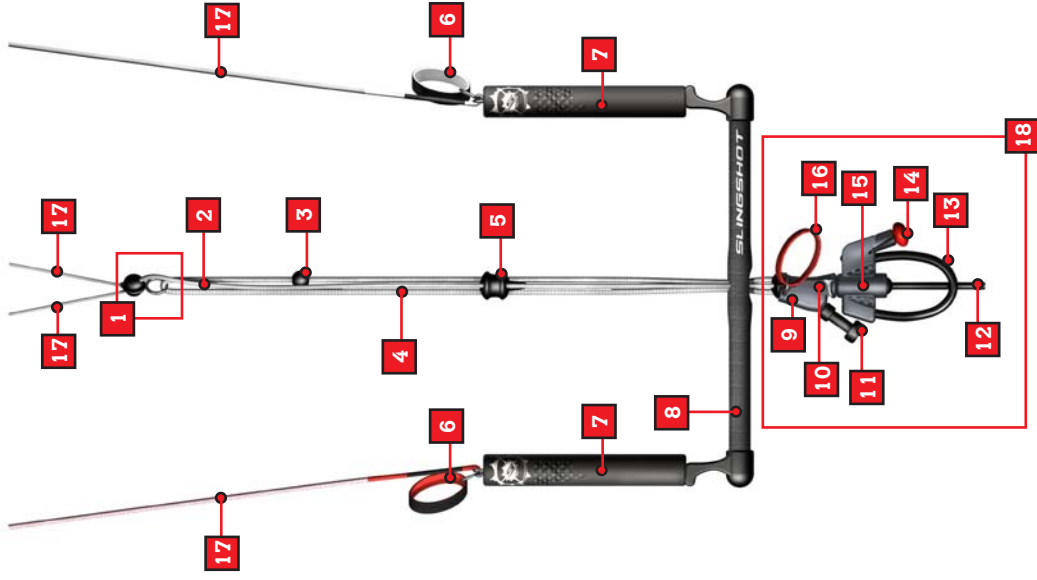

The REV is a 4 line hybrid kite that has a unique compact bridle and comes complete with the NEW Directdrive control bar.

The NEW Directdrive control bar eliminates the use of pulleys on the bar and features the NEW Center Safety System* which brings 100% depower safety and convenience below the bar.

- Increased overall range: great low end in light winds yet super stable in high winds
 - Easiest relaunched: suitable even for the novice rider
 - Slingshot patented Oneump: the industry's original, proven and patented single point inflation system
 - NEW Center Safety System*: 100% depower safety and convenience below the bar
 - Lightest bar pressure: reduces elbow fatigue
 - Dedicated bow depower / "C" kite performance and feel
 - NEW Directdrive control bar: direct feel, speed and responsiveness
 - Compact bridle: in flight stability and eliminates risk of tangle
 - Ride unhooked with full depower: most useful for wave riding
 - Fuel-like pull and grunt
 - Massive boost: jump higher and float longer than ever before
 - Slingshot Legendary Construction: bomber quality
 - Lifetime Rider Hotline Support membership
- tel. 1-509-427-4950 / email. riderhotline@slingshotsports.com

DIRECTDRIVE BAR

Bar Parts:

1. Center Safety System - #83000
2. Center Safety System Bungee - #83162
3. Power Ball - #73180
4. Chicken Loop Rope - #73155
5. Active Stopper Ball - #73223
6. Oh-Shit Loop Set - #73060
7. Bar Floats and Leaders - #73224
8. Bar Only [#73402 – 17" / #73404 – 20" / #73406 – 23"]
9. Depower Cleat - #73170
10. Cleat Holder and Depower Cleat - #73185
11. Depower Handle - #73110
12. Lock-N-Load Donkey Dick - #73130
13. Lock-N-Load Harness Line - #73125
14. Lock-N-Load Safety Release Knob - #73135
15. Lock-N-Load Chassis - #73123
16. Center Safety System Red Oh-Shit Handle - #83165
17. Leader Line Set - #73052
18. Lock-N-Load Quick Release System - #73120